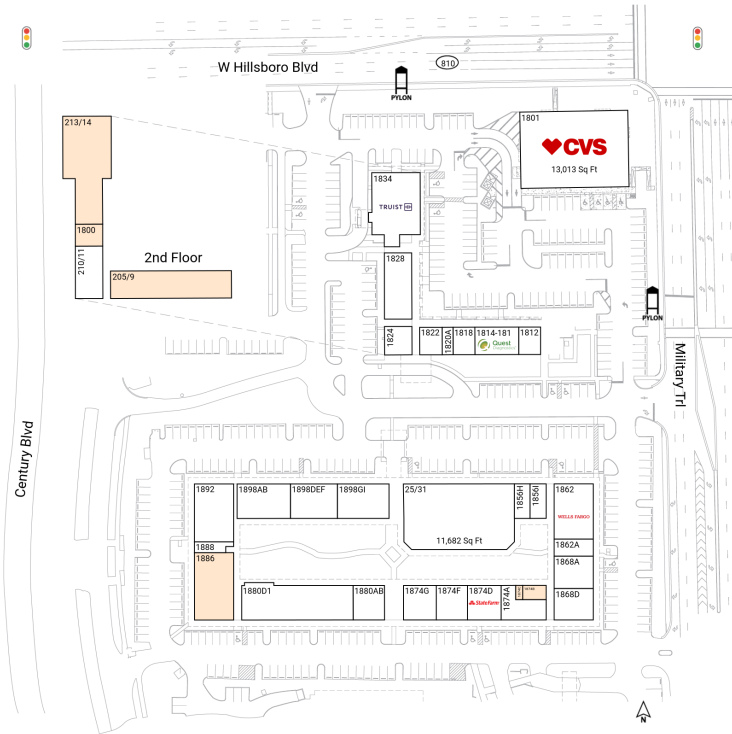

Century Plaza Shopping Center

1800-1898 West Hillsboro Boulevard | Deerfield Beach, FL 33442

Broward County Miami-Fort Lauderdale-West Palm Beach, FL 90,483 Sq Ft

26.3166, -80.1293

Available Spaces

205/9	5,209 Sq Ft	360°	1874B	517 Sq Ft	360°
213/14	1,590 Sq Ft	360°	1874C	163 Sq Ft	360°
1800	980 Sq Ft	360°	1886	4,000 Sq Ft	360°

Current Tenants

Space size listed in square feet

25/31	Broward County Library	11,682
210/11	Deerfield Dental Services	2,359
1801	CVS	13,013
1812	Life Imaging	980
1814-181	Quest Diagnostics	1,960
1818	Century News	980
1820A	Oasis Nails	490
1822	Better Life Medical & Surgical	991
1824	Mitchell Bernknopf, D.P.M., P.	1,141
1828	Advanced Eye Care of South FL	2,940
1834	Truist	5,208
1856H	Chicago Passport & Visa	880
1856I	Alvatour Vacations	900
1862	Wells Fargo	3,165
1862A	Sam & Lucy Barber Shop	1,090
1868A	Royalty Spa	2,071
1868D	Back in Action	2,000
1874A	Deerfield Dental	1,039
1874D	State Farm	1,884
1874F	South Florida Podiatry	1,500
1874G	Chabad Lubavitch of Deerfield	1,569
1880AB	Riverchase Dermatology	1,760
1880D1	Light for the Nations Internat	6,160
1888	Mikvah	620
1892	Kahal Anshei	3,712
1898AB	FirstBank Florida	3,530
1898DEF	Preferred Properties Internati	1,760
1898GI	Iconic Health & Hyperbarics	2,640

This site plan is for illustrative and information purposes only, showing the general layout of the shopping center; and is not a legal survey. Brixmor makes no representation or warranty that the shopping center is exactly as depicted as site conditions and tenant mix are subject to change over time. 4013